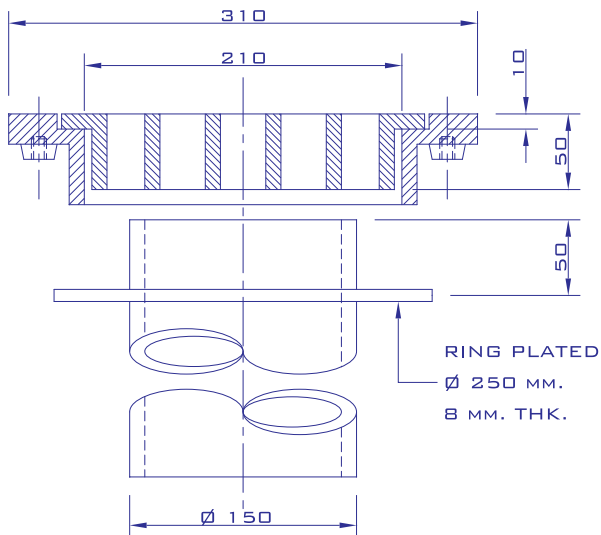

MODEL B20

ISO 9001:2000

CERTIFICATE NO. 157505

TOP VIEW

SCALE 1:5

GRATING DETAIL

SCALE 1:5

SECTION A - A

SCALE 1:5

SECTION B - B

SCALE 1:5