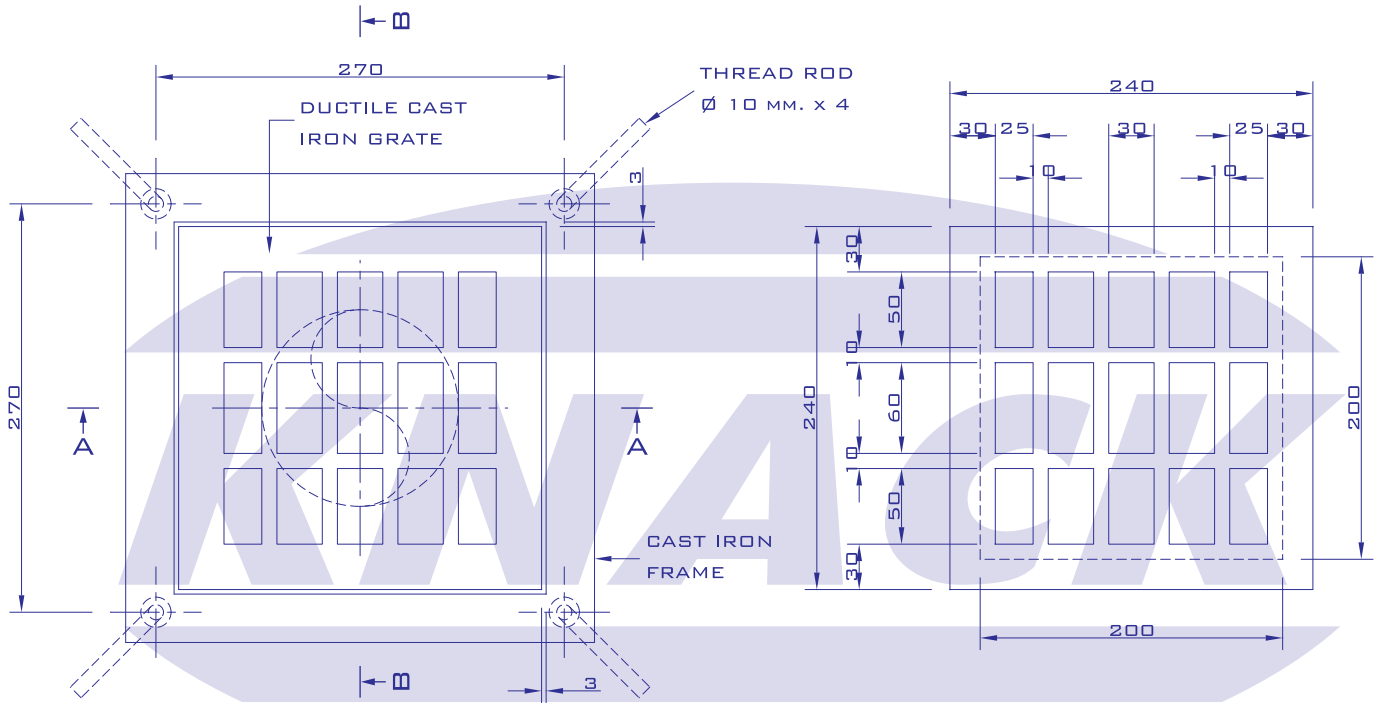

MODEL B20

ISO 9001:2000

CERTIFICATE NO. 157505

TOP VIEW

SCALE 1:5

GRATING DETAIL

SCALE 1:5

SECTION A - A

SCALE 1:5

SECTION B - B

SCALE 1:5