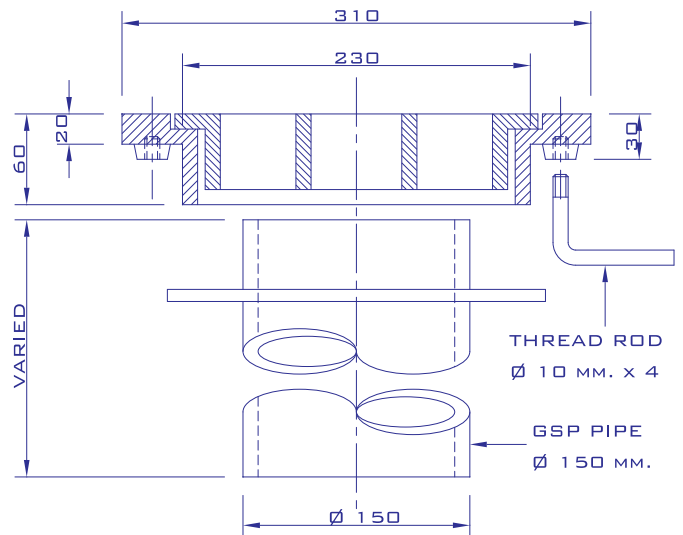

MODEL B20

ISO 9001:2000

CERTIFICATE NO. 157505

TOP VIEW

SCALE 1:5

GRATING DETAIL

SCALE 1:5

SECTION A - A

SCALE 1:5

SECTION B - B

SCALE 1:5