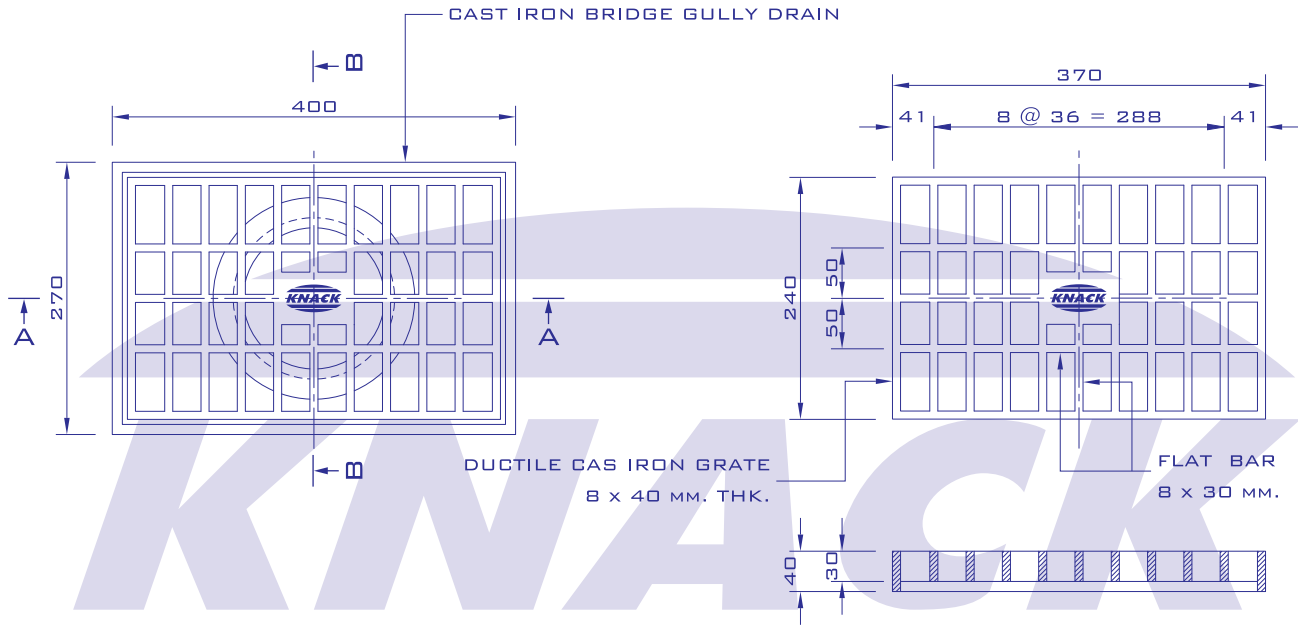

MODEL B16

ISO 9001:2000

CERTIFICATE NO. 157505

TOP VIEW
SCALE 1:7.5

GRATING DETAIL
SCALE 1:7.5

SECTION A - A
SCALE 1:7.5

SECTION B - B
SCALE 1:7.5