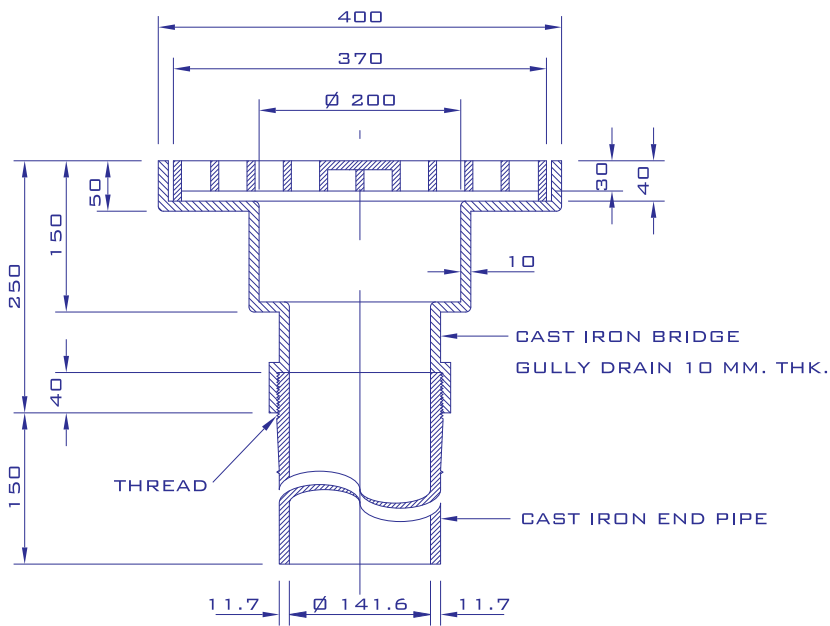

MODEL B16

ISO 9001:2000

CERTIFICATE NO. 157505

TOP VIEW
SCALE 1:7.5

GRATING DETAIL
SCALE 1:7.5

SECTION A - A
SCALE 1:7.5

SECTION B - B
SCALE 1:7.5