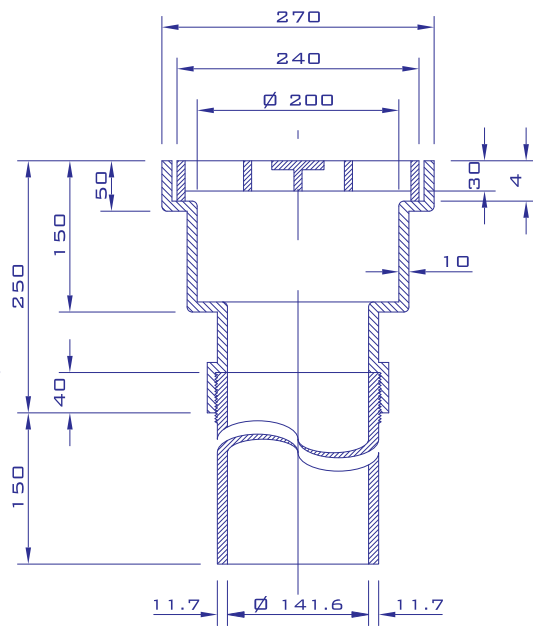

MODEL B16

ISO 9001:2000

CERTIFICATE NO. 157505

TOP VIEW
SCALE 1:7.5

GRATING DETAIL
SCALE 1:7.5

SECTION A - A
SCALE 1:7.5

SECTION B - B
SCALE 1:7.5