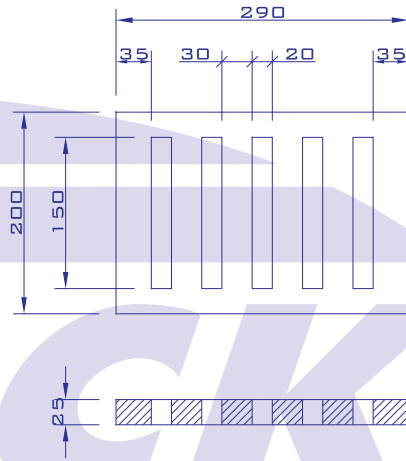

MODEL B13

ISO 9001:2000

CERTIFICATE NO. 157505

TOP VIEW

SCALE 1:7.5

GRATING DETAIL

SCALE 1:7.5

SECTION A - A

SCALE 1:7.5

SECTION B - B

SCALE 1:7.5