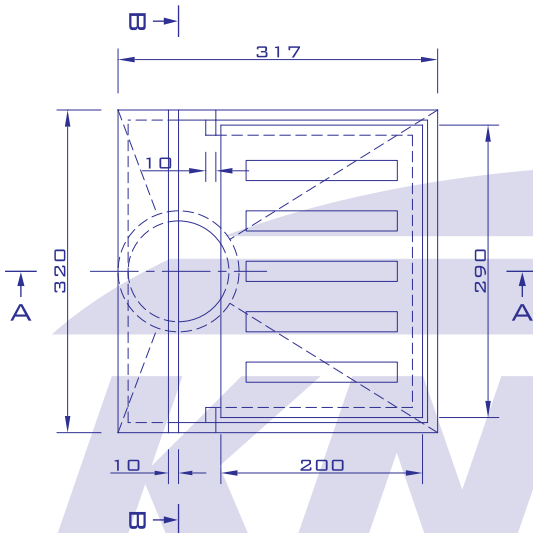

MODEL B13

ISO 9001:2000

CERTIFICATE NO. 157505

TOP VIEW

SCALE 1:7.5

GRATING DETAIL

SCALE 1:7.5

SECTION A - A

SCALE 1:7.5

SECTION B - B

SCALE 1:7.5