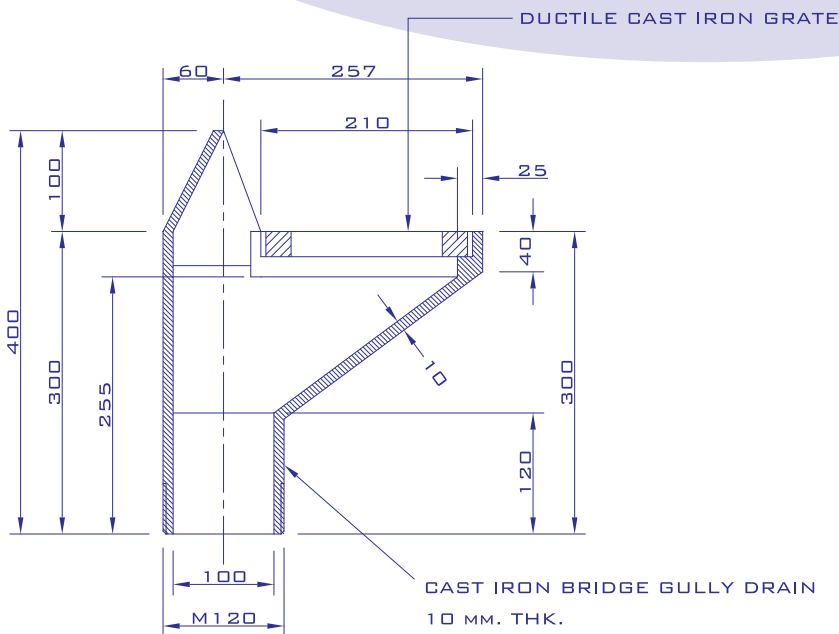

MODEL B13

ISO 9001:2000

CERTIFICATE NO. 157505

TOP VIEW

SCALE 1:7.5

GRATING DETAIL

SCALE 1:7.5

SECTION A - A

SCALE 1:7.5

SECTION B - B

SCALE 1:7.5