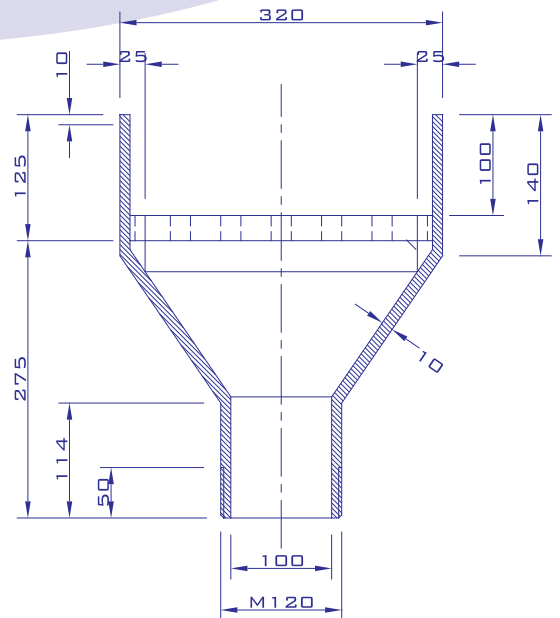

MODEL B13

ISO 9001:2000

CERTIFICATE NO. 157505

TOP VIEW

SCALE 1:7.5

GRATING DETAIL

SCALE 1:7.5

SECTION A - A

SCALE 1:7.5

SECTION B - B

SCALE 1:7.5