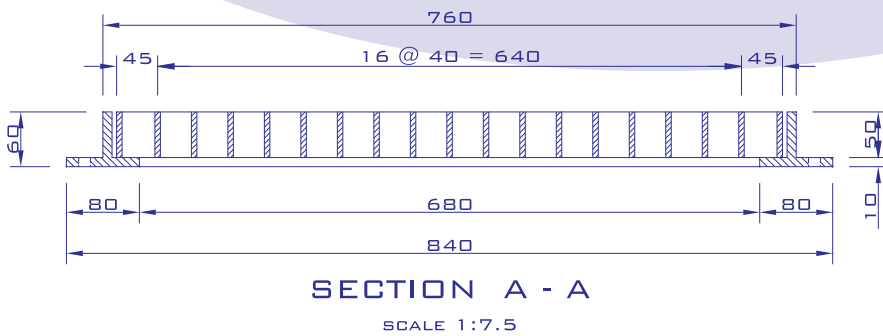

MODEL B09

ISO 9001:2000

CERTIFICATE NO. 157505

AXLE & NUT DETAIL
NOT TO SCALE

DETAIL " 1 "
NOT TO SCALE