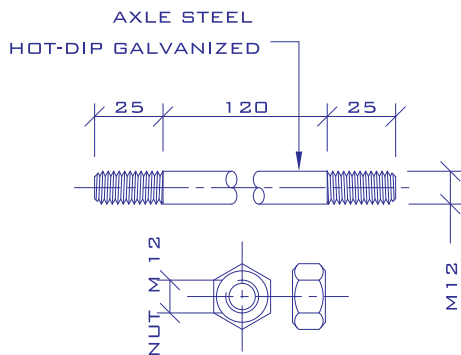

MODEL B09

ISO 9001:2000

CERTIFICATE NO. 157505

AXLE & NUT DETAIL
NOT TO SCALE

DETAIL " 1 "
NOT TO SCALE