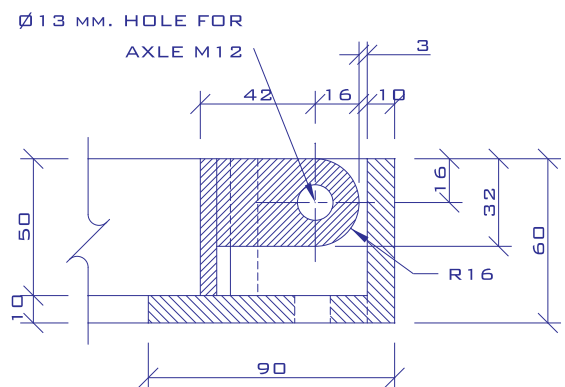

MODEL B09

ISO 9001:2000

CERTIFICATE NO. 157505

AXLE & NUT DETAIL
NOT TO SCALE

DETAIL " 1 "
NOT TO SCALE