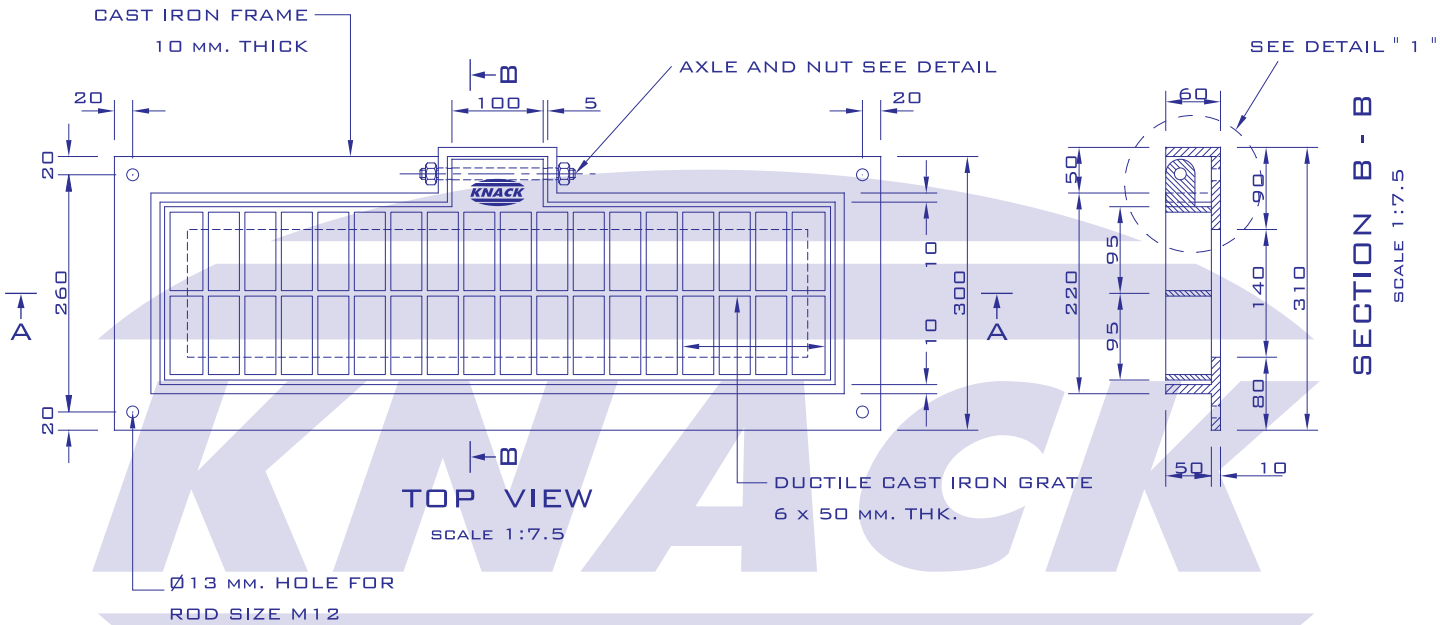

MODEL B09

ISO 9001:2000

CERTIFICATE NO. 157505

AXLE & NUT DETAIL
NOT TO SCALE

DETAIL " 1 "
NOT TO SCALE