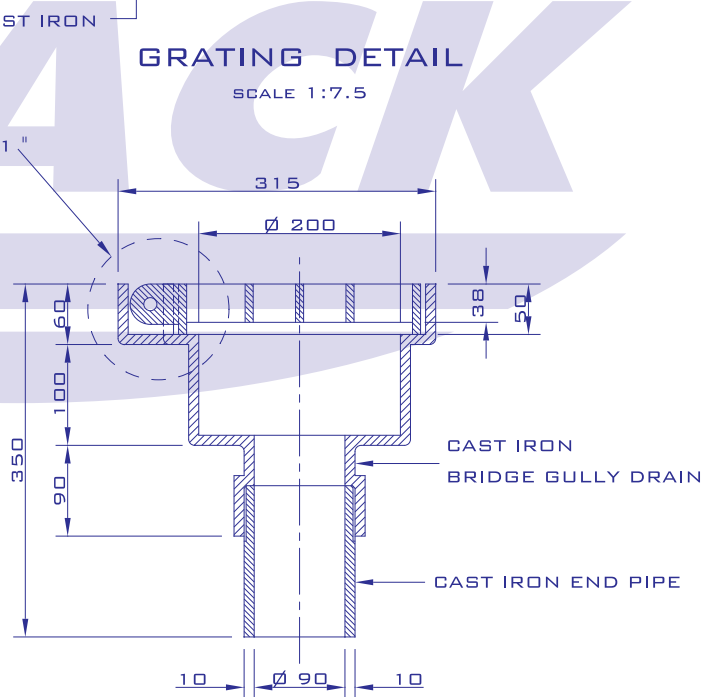

MODEL B07

ISO 9001:2000

CERTIFICATE NO. 157505

TOP VIEW
SCALE 1:7.5

GRATING DETAIL
SCALE 1:7.5

SECTION A - A
SCALE 1:7.5

SECTION B - B
SCALE 1:7.5

DETAIL " 1 "
SCALE 1:3

AXLE & NUT DETAIL
SCALE 1:6