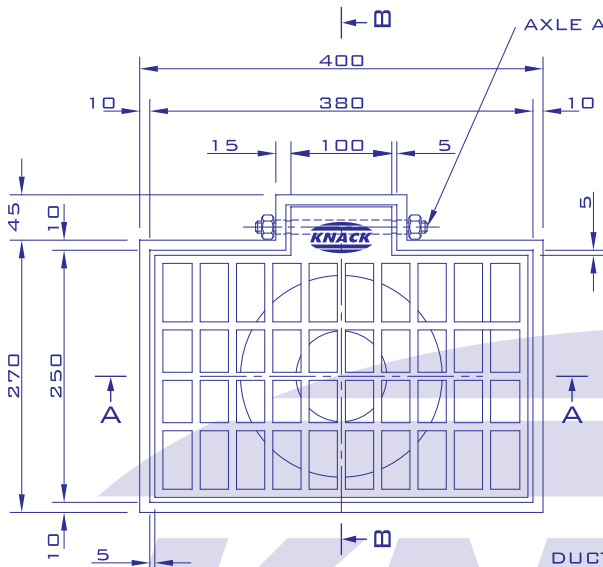

MODEL B07

ISO 9001:2000

CERTIFICATE NO. 157505

TOP VIEW
SCALE 1:7.5

GRATING DETAIL
SCALE 1:7.5

SECTION A - A
SCALE 1:7.5

SECTION B - B
SCALE 1:7.5

DETAIL " 1 "
SCALE 1:3

AXLE & NUT DETAIL
SCALE 1:6