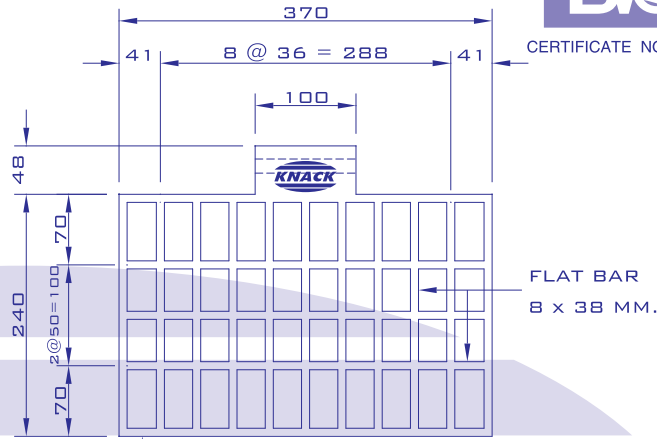

MODEL B07

ISO 9001:2000

CERTIFICATE NO. 157505

TOP VIEW
SCALE 1:7.5

GRATING DETAIL
SCALE 1:7.5

SECTION A - A
SCALE 1:7.5

SECTION B - B
SCALE 1:7.5

DETAIL " 1 "
SCALE 1:3

AXLE & NUT DETAIL
SCALE 1:6