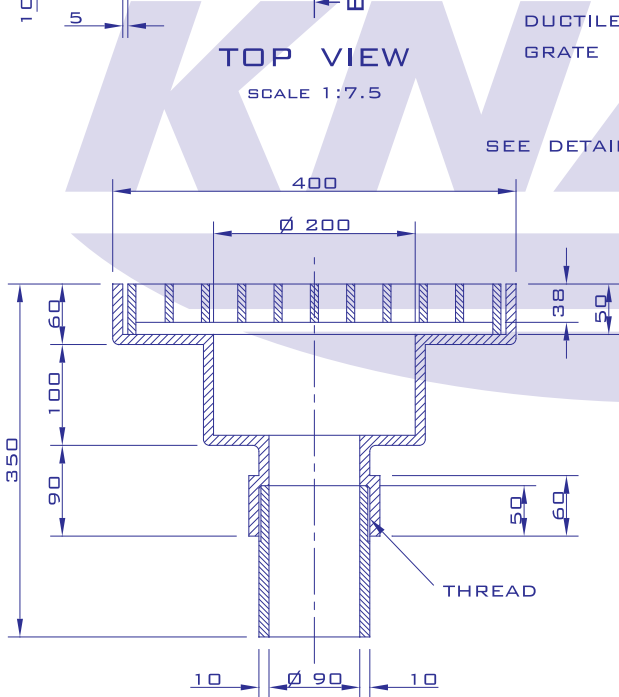

MODEL B07

ISO 9001:2000

CERTIFICATE NO. 157505

TOP VIEW
SCALE 1:7.5

GRATING DETAIL
SCALE 1:7.5

SECTION A - A
SCALE 1:7.5

SECTION B - B
SCALE 1:7.5

DETAIL " 1 "
SCALE 1:3

AXLE & NUT DETAIL
SCALE 1:6