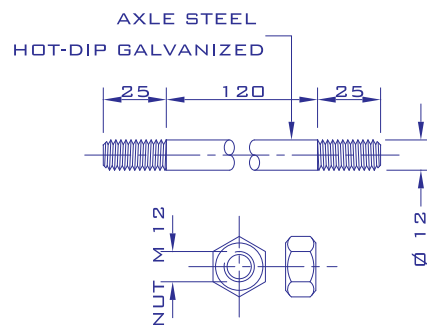

MODEL B07

ISO 9001:2000

CERTIFICATE NO. 157505

TOP VIEW
SCALE 1:7.5

GRATING DETAIL
SCALE 1:7.5

SECTION A - A
SCALE 1:7.5

SECTION B - B
SCALE 1:7.5

DETAIL " 1 "
SCALE 1:3

AXLE & NUT DETAIL
SCALE 1:6