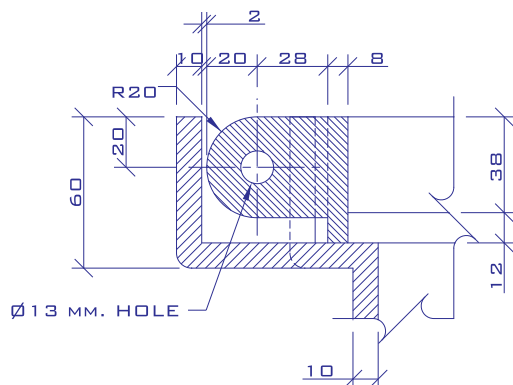

MODEL B07

ISO 9001:2000

CERTIFICATE NO. 157505

TOP VIEW
SCALE 1:7.5

GRATING DETAIL
SCALE 1:7.5

SECTION A - A
SCALE 1:7.5

SECTION B - B
SCALE 1:7.5

DETAIL " 1 "
SCALE 1:3

AXLE & NUT DETAIL
SCALE 1:6