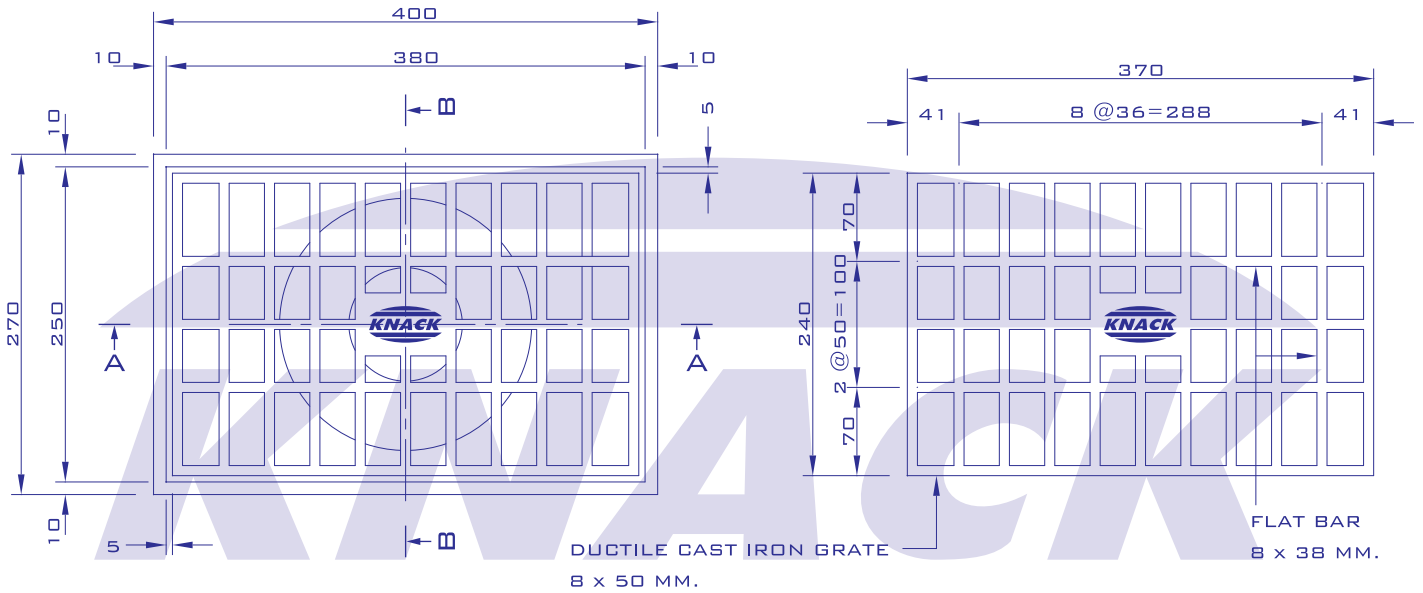

MODEL B06

ISO 9001:2000

CERTIFICATE NO. 157505

TOP VIEW

SCALE 1:6

GRATING DETAIL

SCALE 1:6

SECTION A - A

SCALE 1:6

SECTION B - B

SCALE 1:6