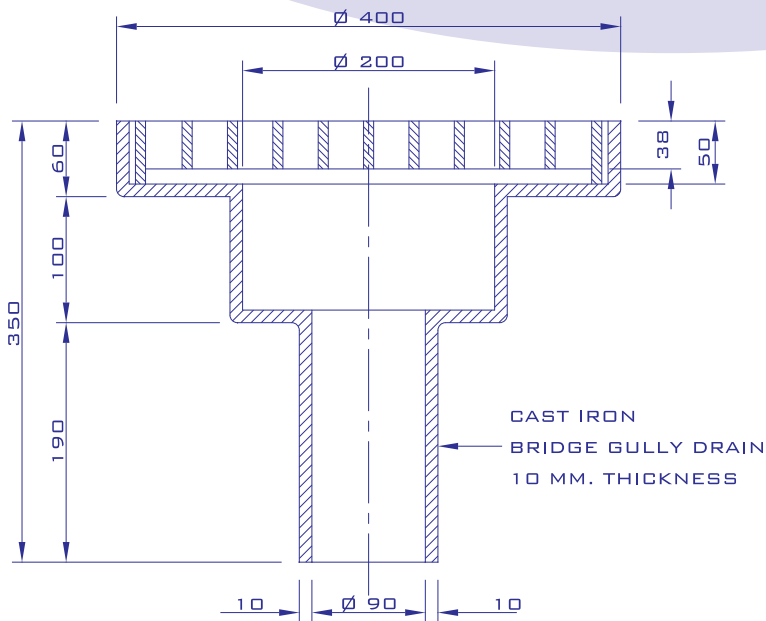

MODEL B06

ISO 9001:2000

CERTIFICATE NO. 157505

TOP VIEW

SCALE 1:6

GRATING DETAIL

SCALE 1:6

SECTION A - A

SCALE 1:6

SECTION B - B

SCALE 1:6