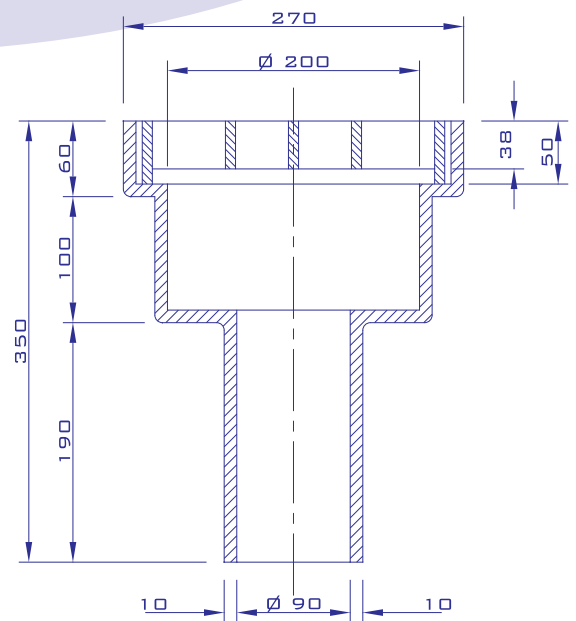

MODEL B06

ISO 9001:2000

CERTIFICATE NO. 157505

TOP VIEW

SCALE 1:6

GRATING DETAIL

SCALE 1:6

SECTION A - A

SCALE 1:6

SECTION B - B

SCALE 1:6