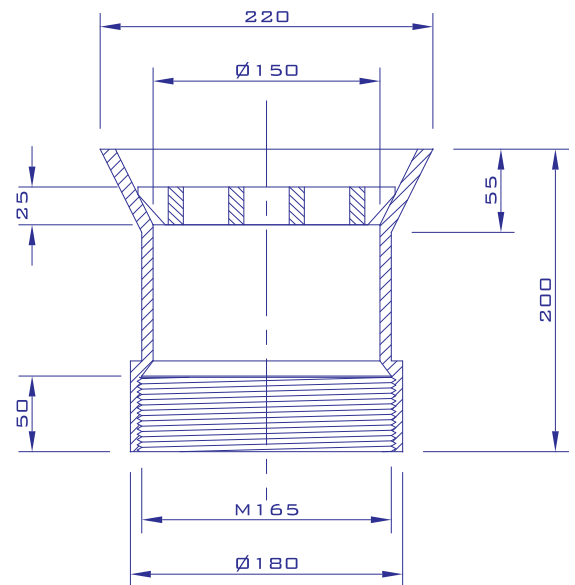

MODEL B04

ISO 9001:2000

CERTIFICATE NO. 157505

TOP VIEW
SCALE 1:5

GRATING DETAIL
SCALE 1:5

SECTION A - A
SCALE 1:5

SECTION B - B
SCALE 1:5