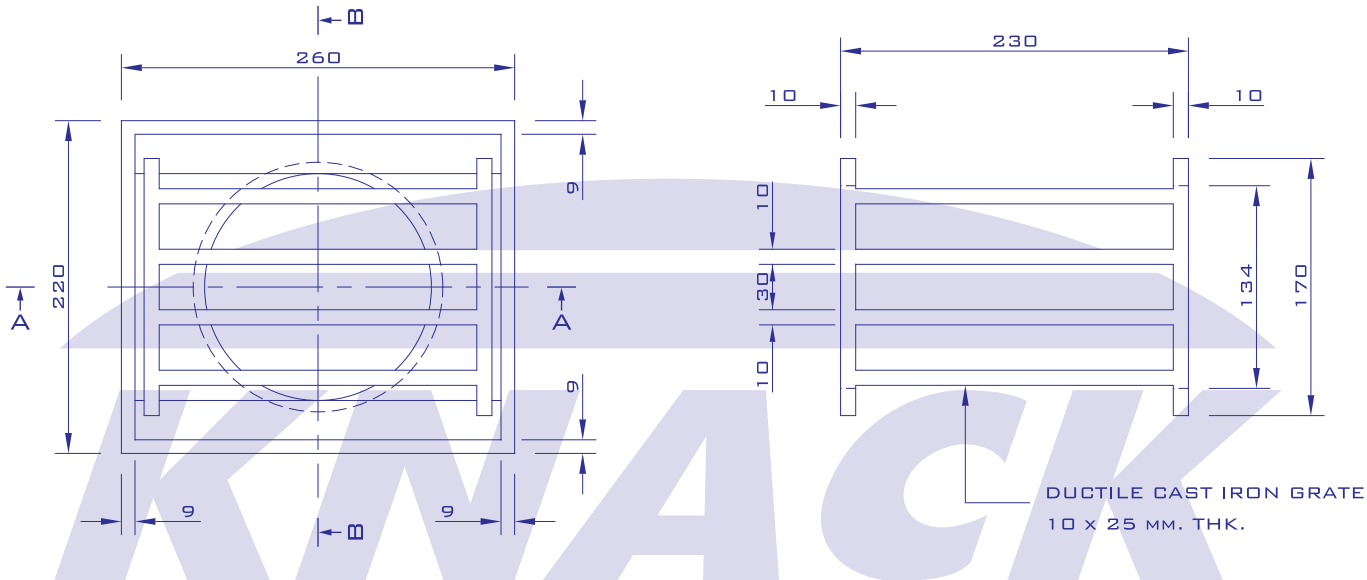

MODEL B04

ISO 9001:2000

CERTIFICATE NO. 157505

TOP VIEW
SCALE 1:5

GRATING DETAIL
SCALE 1:5

SECTION A - A
SCALE 1:5

SECTION B - B
SCALE 1:5