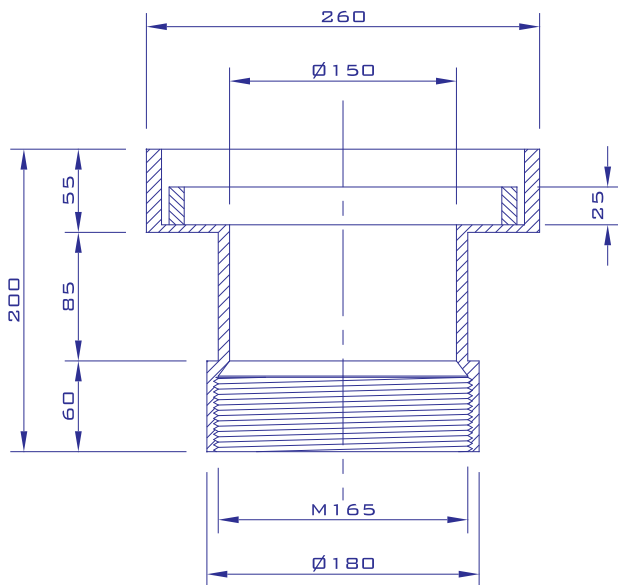

MODEL B04

ISO 9001:2000

CERTIFICATE NO. 157505

TOP VIEW
SCALE 1:5

GRATING DETAIL
SCALE 1:5

SECTION A - A
SCALE 1:5

SECTION B - B
SCALE 1:5