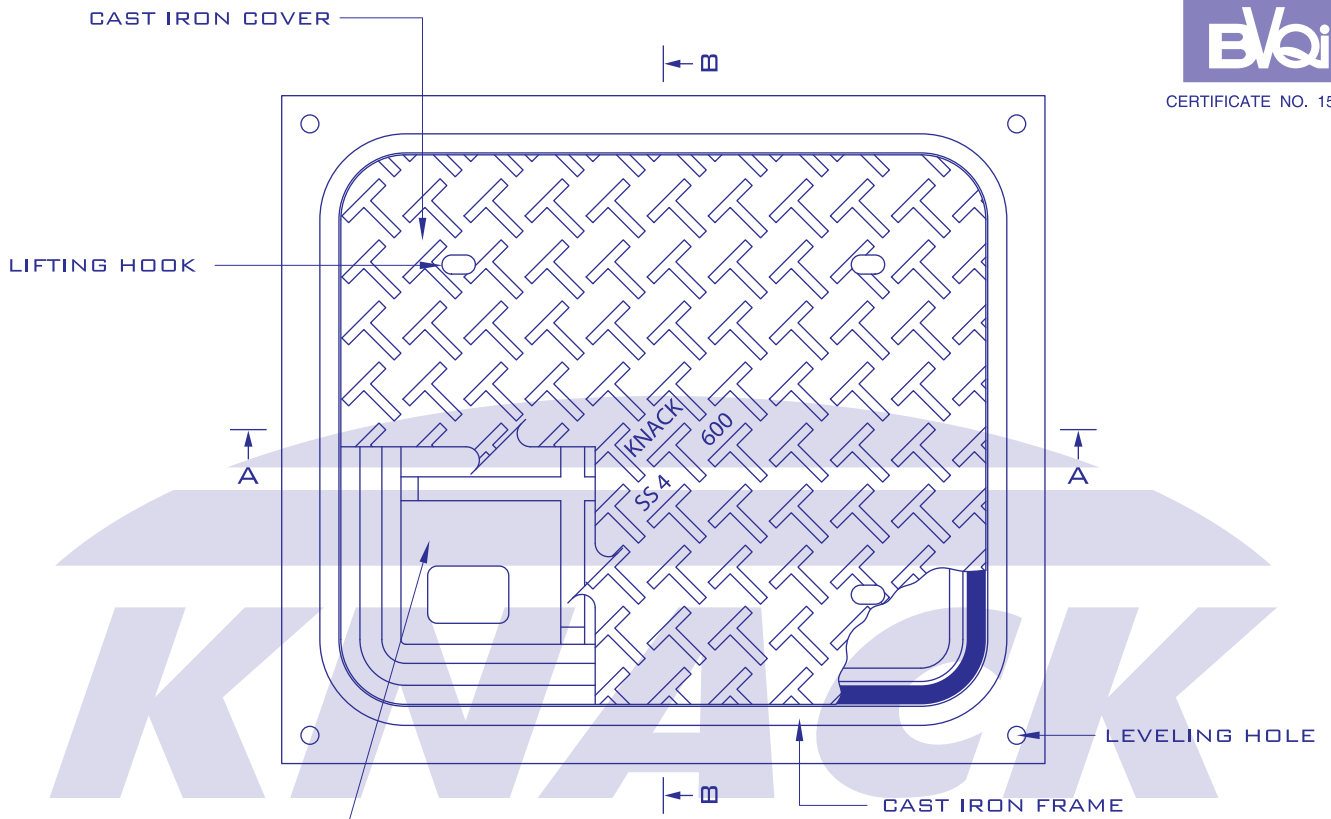

MODEL SS-4 HEAVY DUTY

ISO 9001:2000

CERTIFICATE NO. 157505

SHOW BOTTOM VIEW OF COVER

SECTION A - A

SECTION B - B