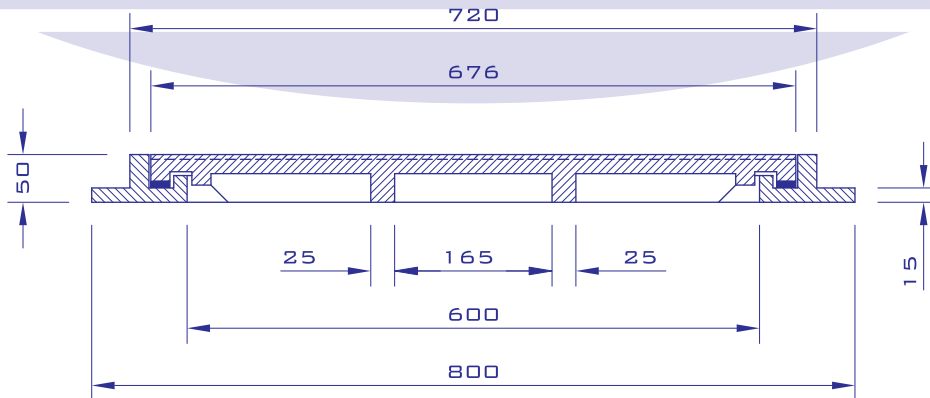

MODEL SS-4 HEAVY DUTY

ISO 9001:2000

CERTIFICATE NO. 157505

SHOW BOTTOM VIEW OF COVER

SECTION A - A

SECTION B - B