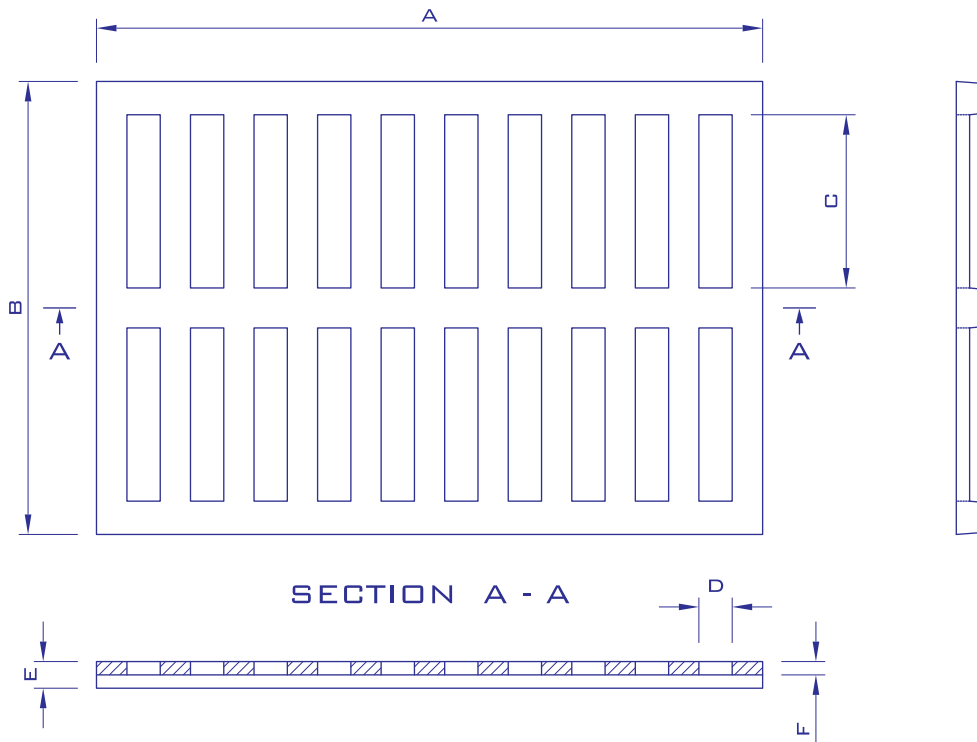

MODEL MEDIUM DUTY

ISO 9001:2000

CERTIFICATE NO. 157505

SERIES NO.	A	B	C	D	E	F
M - 900	500	250	85	25	25	20

SERIES NO.	A	B	C	D	E	F
M - 901	500	340	130	25	20	10