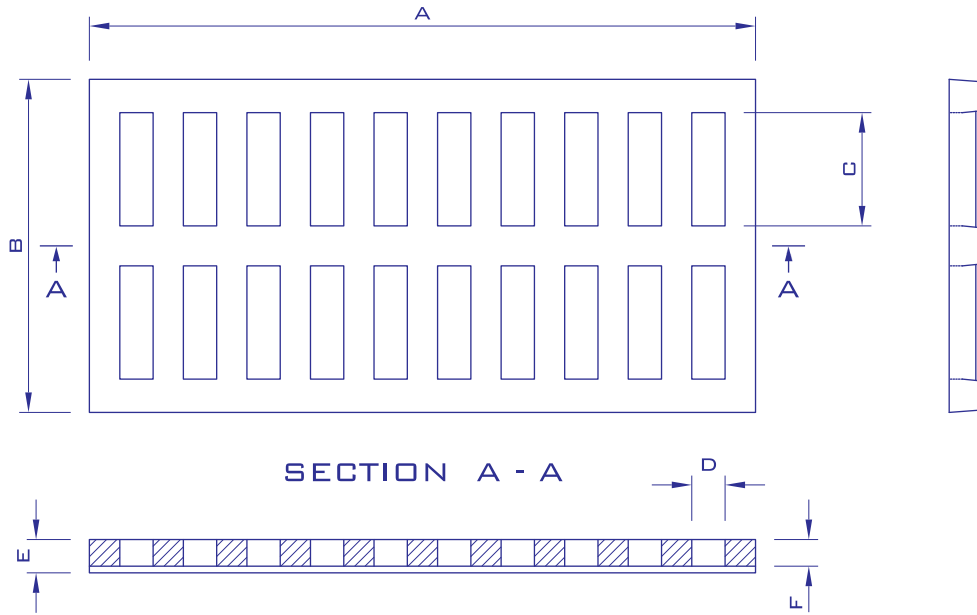

MODEL MEDIUM DUTY

ISO 9001:2000

CERTIFICATE NO. 157505

SERIES NO.	A	B	C	D	E	F
M - 900	500	250	85	25	25	20

SERIES NO.	A	B	C	D	E	F
M - 901	500	340	130	25	20	10