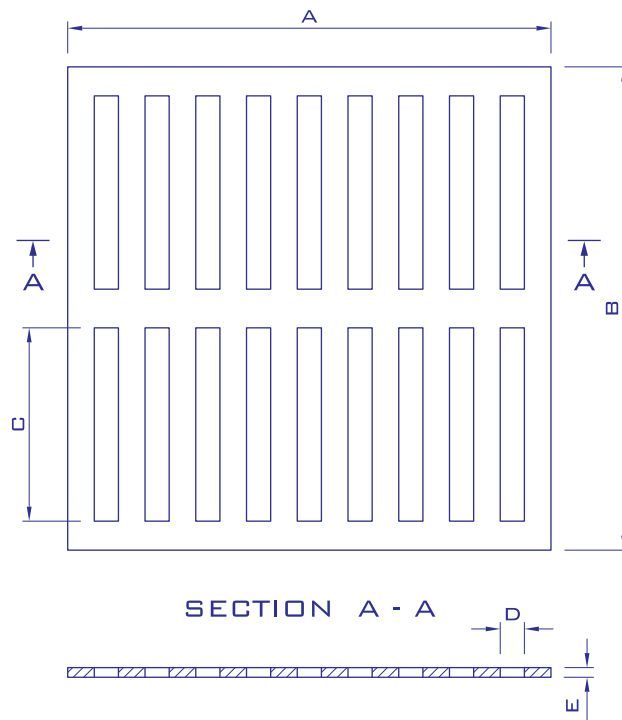

MODEL LIGHT DUTY

ISO 9001:2000

CERTIFICATE NO. 157505

SERIES NO.	A	B	C	D	E
L - 800	500	340	130	23	10

SERIES NO.	A	B	C	D	E
L - 801	500	500	200	25	10