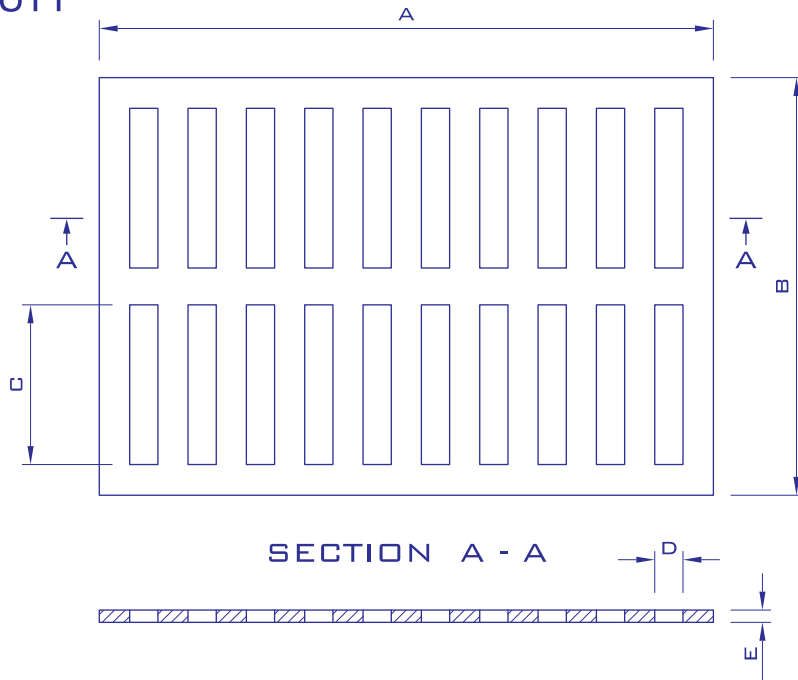

MODEL LIGHT DUTY

ISO 9001:2000

CERTIFICATE NO. 157505

SERIES NO.	A	B	C	D	E
L - 800	500	340	130	23	10

SERIES NO.	A	B	C	D	E
L - 801	500	500	200	25	10