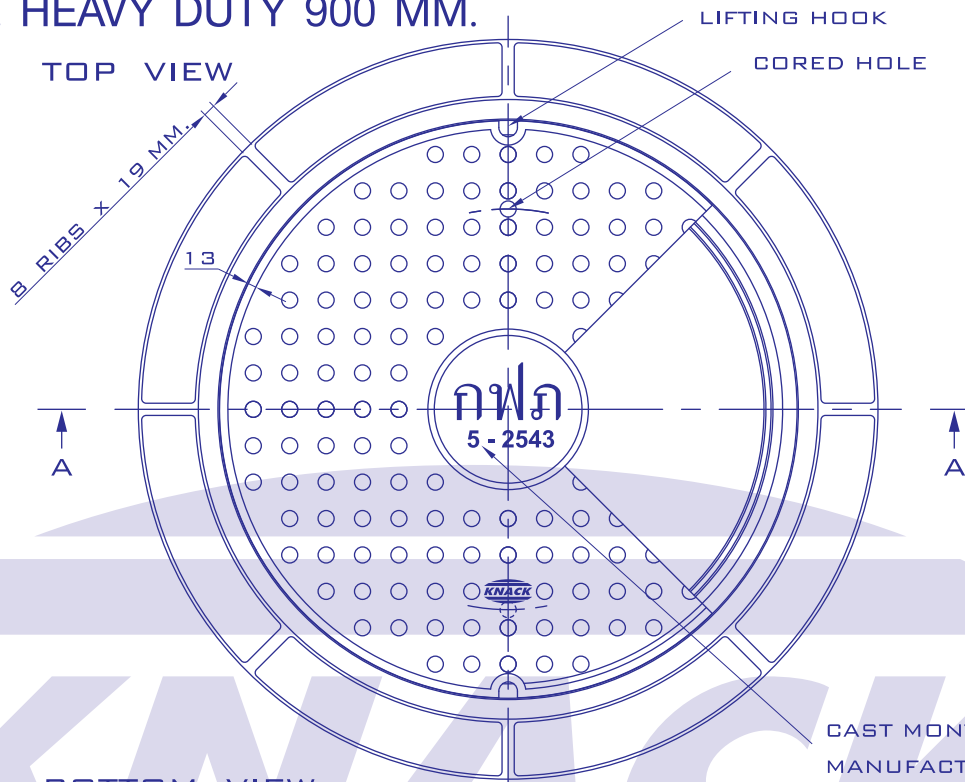

MODEL กฟภ. HEAVY DUTY 900 MM.

ISO 9001:2000

CERTIFICATE NO. 157505

BOTTOM VIEW

CAST MONTH AND YEAR OF MANUFACTURE WITH 25 MM. FIGURES IN 8 MM. BAS-RELIEF FLUSH, WITH SURFACE

SECTION A - A