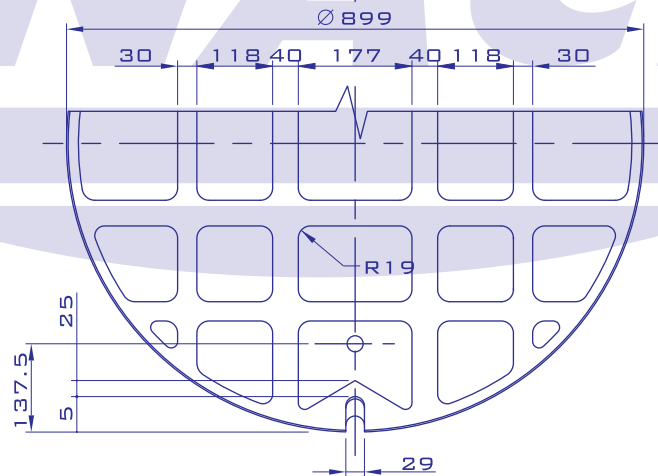

MODEL กฟภ. HEAVY DUTY 900 MM.

ISO 9001:2000

CERTIFICATE NO. 157505

BOTTOM VIEW

CAST MONTH AND YEAR OF MANUFACTURE WITH 25 MM. FIGURES IN 8 MM. BAS-RELIEF FLUSH, WITH SURFACE

SECTION A - A