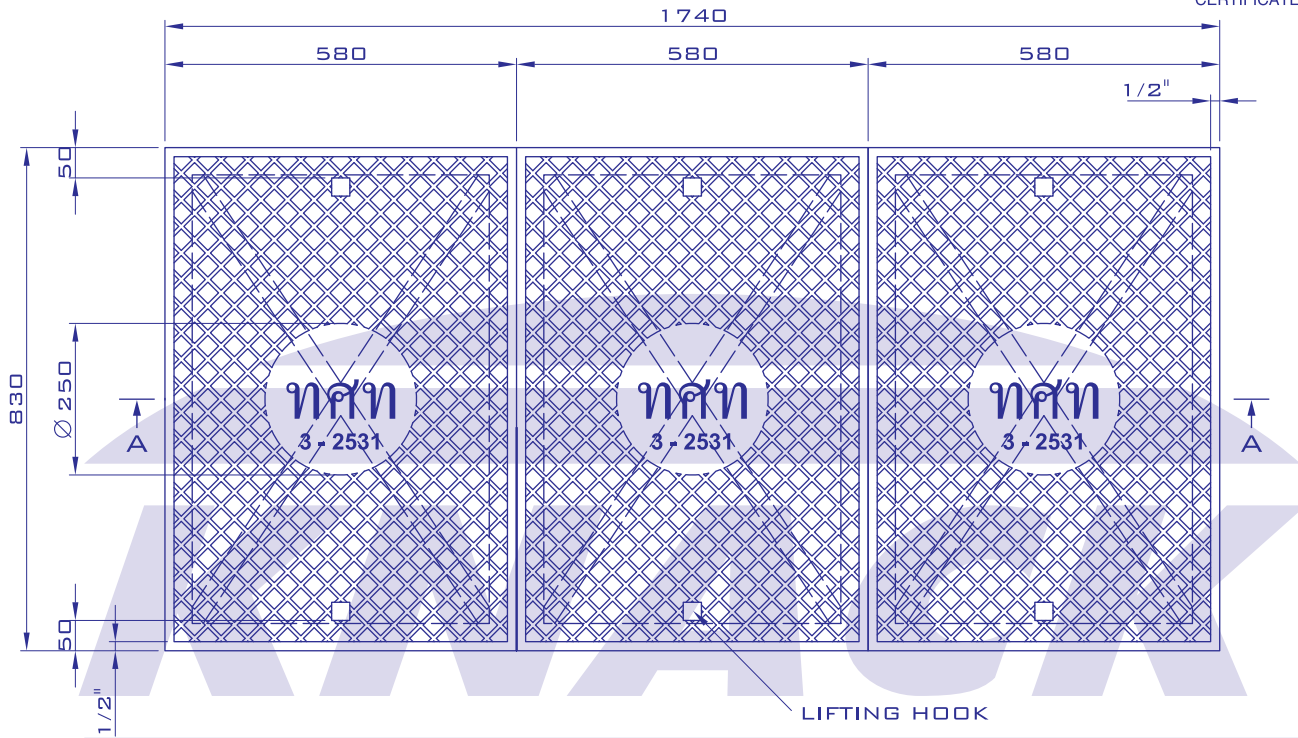

MODEL ทศท TYPE-D

ISO 9001:2000

CERTIFICATE NO. 157505

SEE DETAIL "A"

SECTION A - A

DETAIL "A"