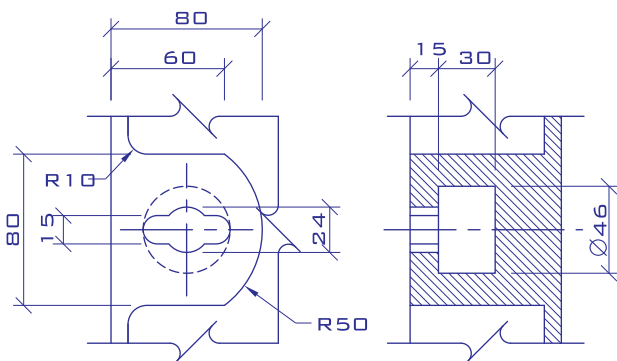

MODEL SS-22 LIGHT DUTY 643 x 843 MM. [AOT]

ISO 9001:2000

CERTIFICATE NO. 157505

CAST LETTERS HIGH 3 MM.
STANDING ON CAST PLATE
SIZE 180 x 220 x 12 MM.

KEY HOLE DETAIL

DETAIL " 1 "