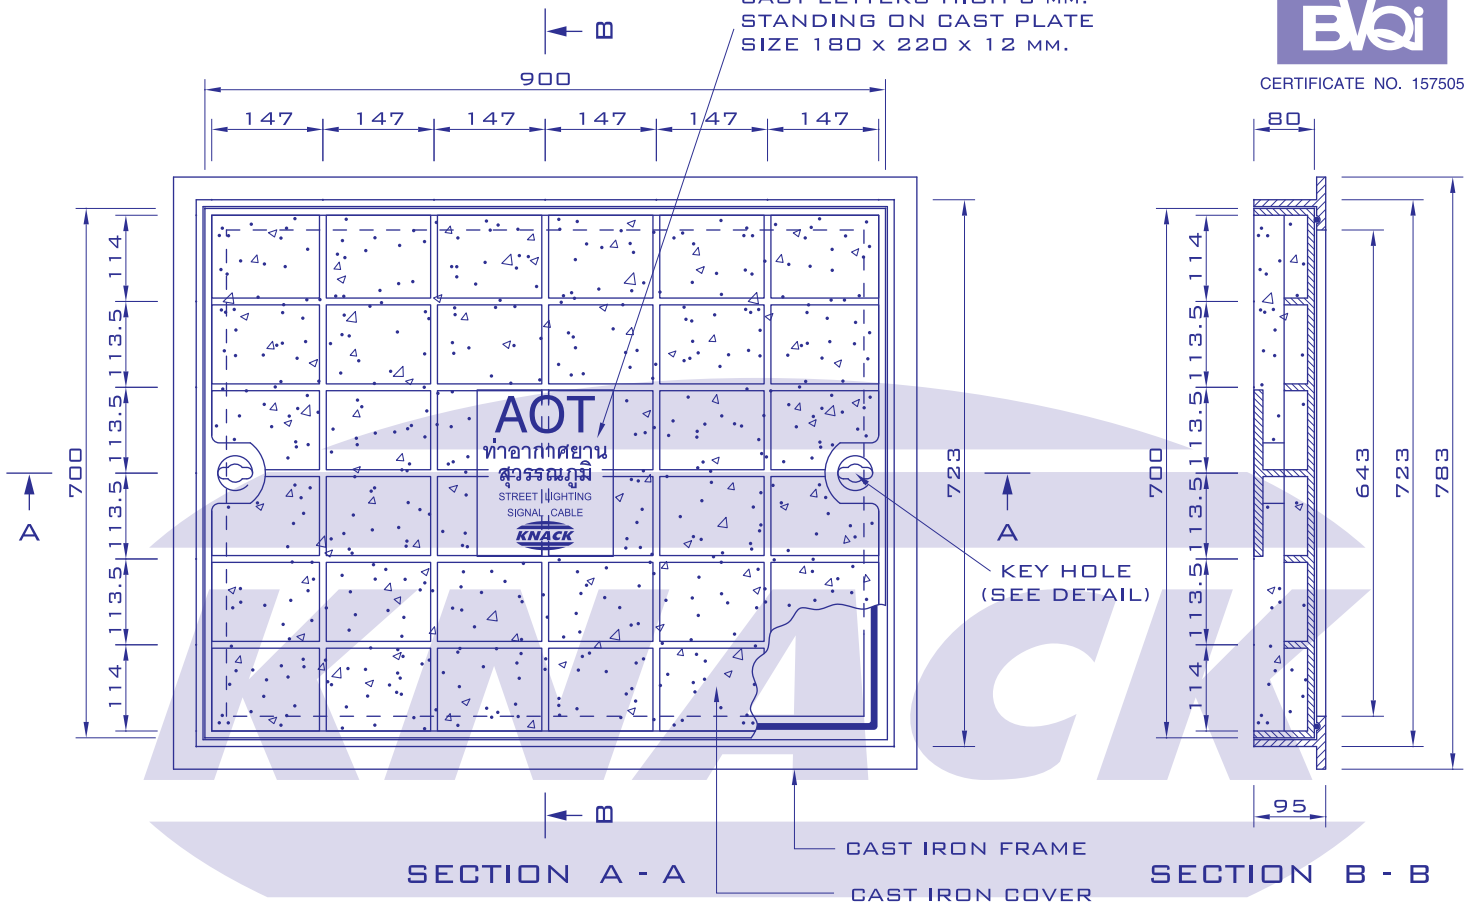

MODEL SS-22 LIGHT DUTY 643 x 843 MM. [AOT]

ISO 9001:2000

CERTIFICATE NO. 157505

CAST LETTERS HIGH 3 MM.
STANDING ON CAST PLATE
SIZE 180 x 220 x 12 MM.

KEY HOLE DETAIL

DETAIL " 1 "