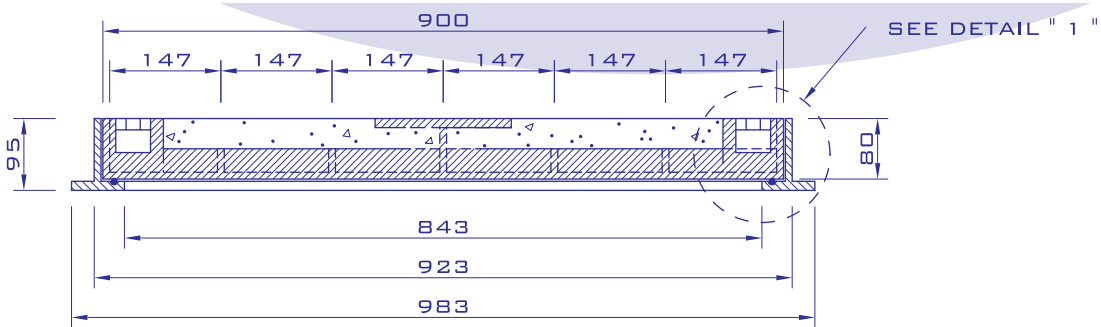

MODEL SS-22 LIGHT DUTY 643 x 843 MM. [AOT]

ISO 9001:2000

CERTIFICATE NO. 157505

CAST LETTERS HIGH 3 MM.
STANDING ON CAST PLATE
SIZE 180 x 220 x 12 MM.

KEY HOLE DETAIL

DETAIL " 1 "