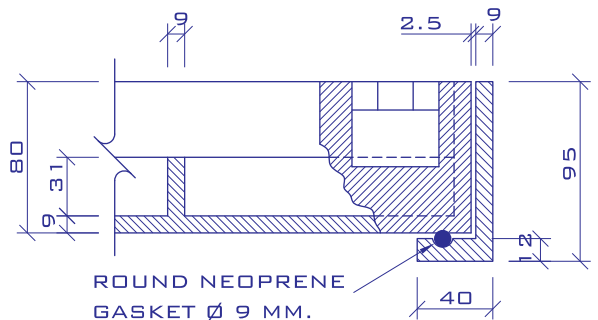

MODEL SS-22 LIGHT DUTY 643 x 843 MM. [AOT]

ISO 9001:2000

CERTIFICATE NO. 157505

CAST LETTERS HIGH 3 MM.
STANDING ON CAST PLATE
SIZE 180 x 220 x 12 MM.

KEY HOLE DETAIL

DETAIL " 1 "