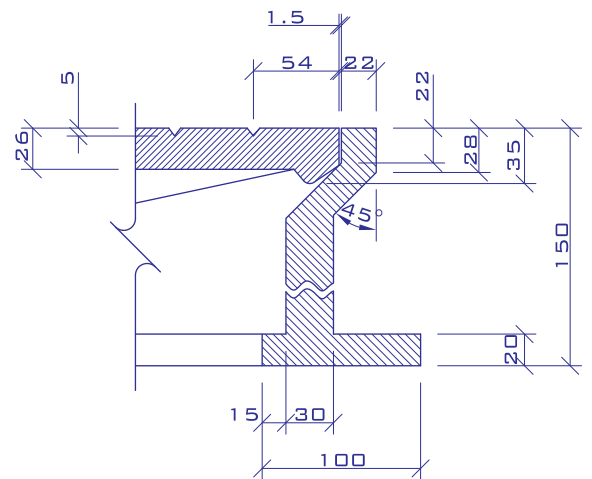

MODEL SS-21 HEAVY DUTY

ISO 9001:2000

CERTIFICATE NO. 157505

TOP VIEW

SECTION A - A

BOTTOM VIEW OF COVER

DETAIL " A "