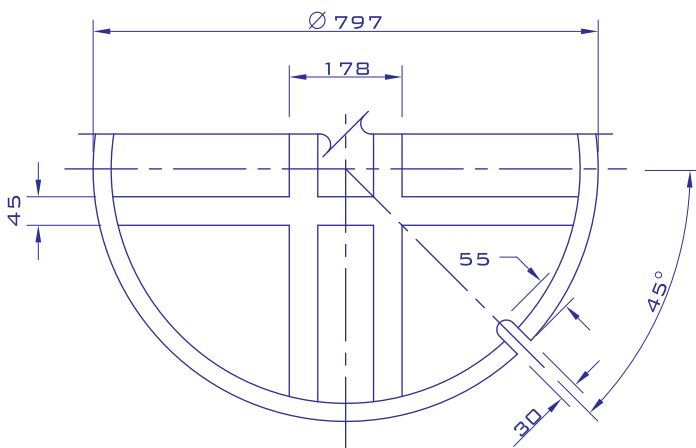

MODEL SS-21 HEAVY DUTY

ISO 9001:2000

CERTIFICATE NO. 157505

TOP VIEW

SECTION A - A

BOTTOM VIEW OF COVER

DETAIL " A "