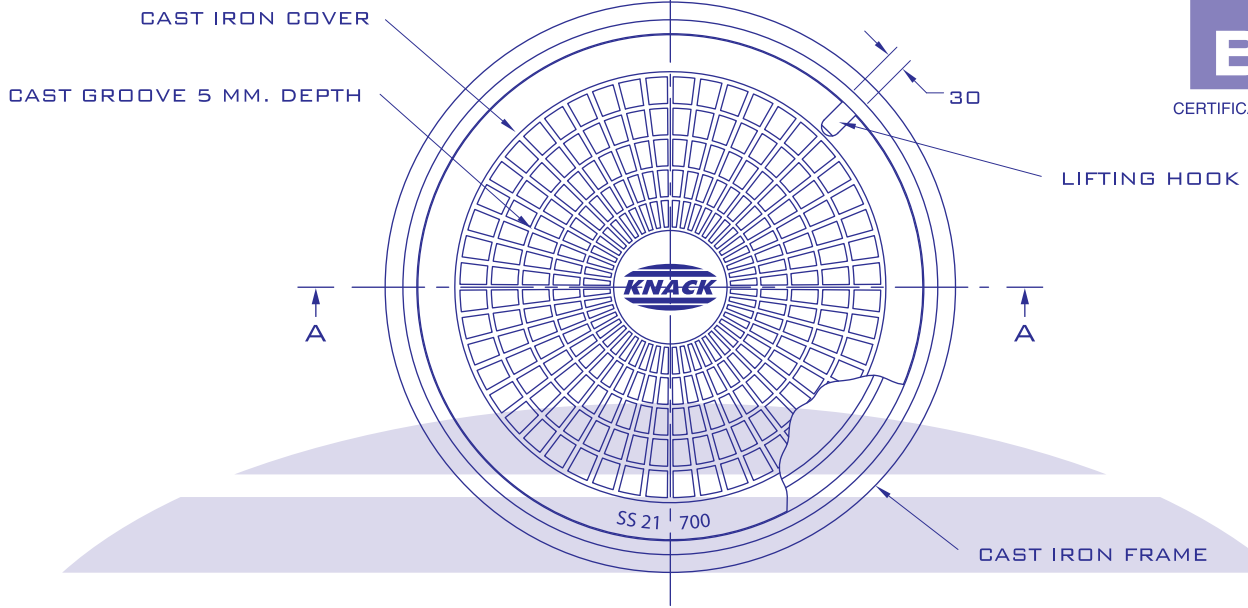

MODEL SS-21 HEAVY DUTY

ISO 9001:2000

CERTIFICATE NO. 157505

TOP VIEW

SECTION A - A

BOTTOM VIEW OF COVER

DETAIL " A "