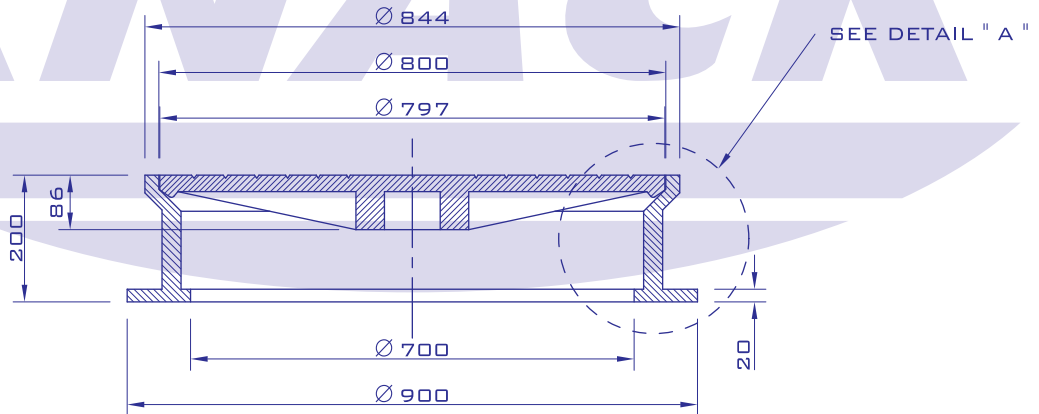

MODEL SS-21 HEAVY DUTY

ISO 9001:2000

CERTIFICATE NO. 157505

TOP VIEW

SECTION A - A

BOTTOM VIEW OF COVER

DETAIL " A "