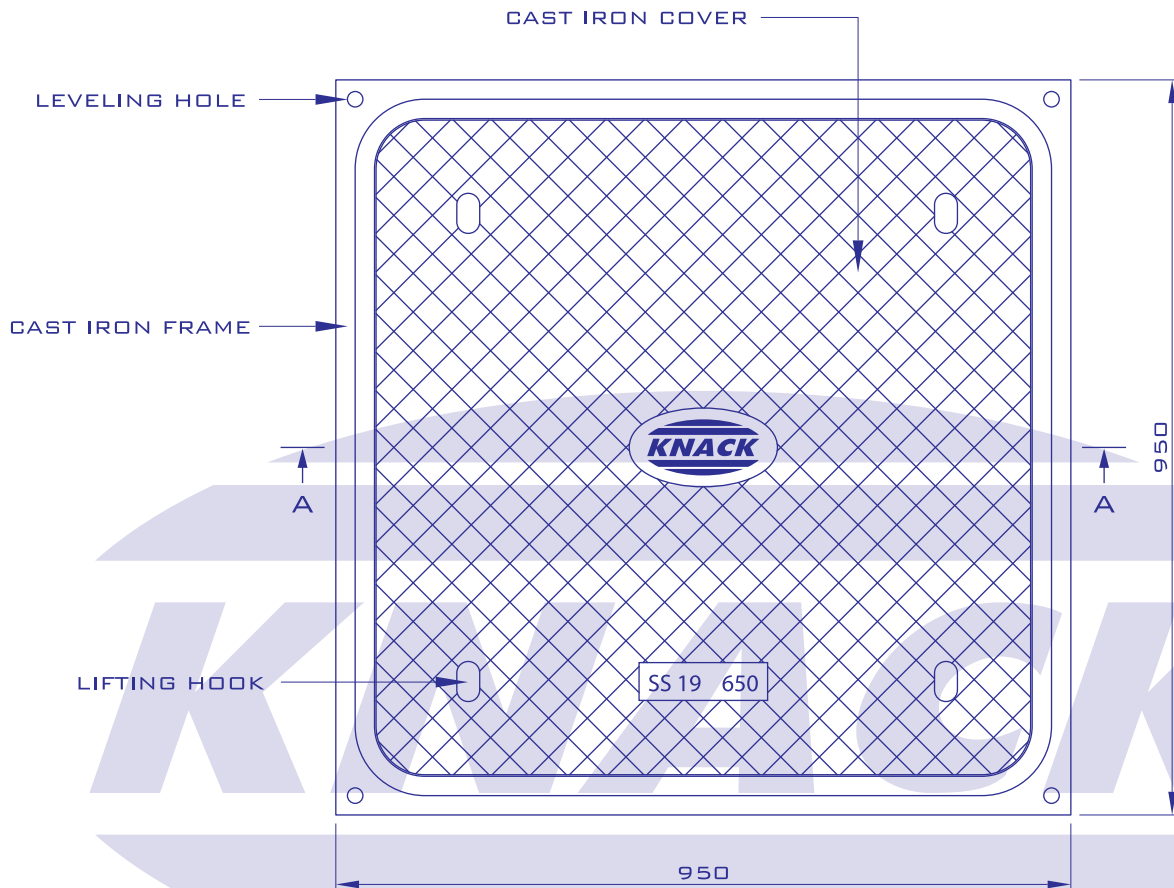

MODEL SS-19 HEAVY DUTY

ISO 9001:2000

CERTIFICATE NO. 157505

SECTION A - A

DETAIL "A"