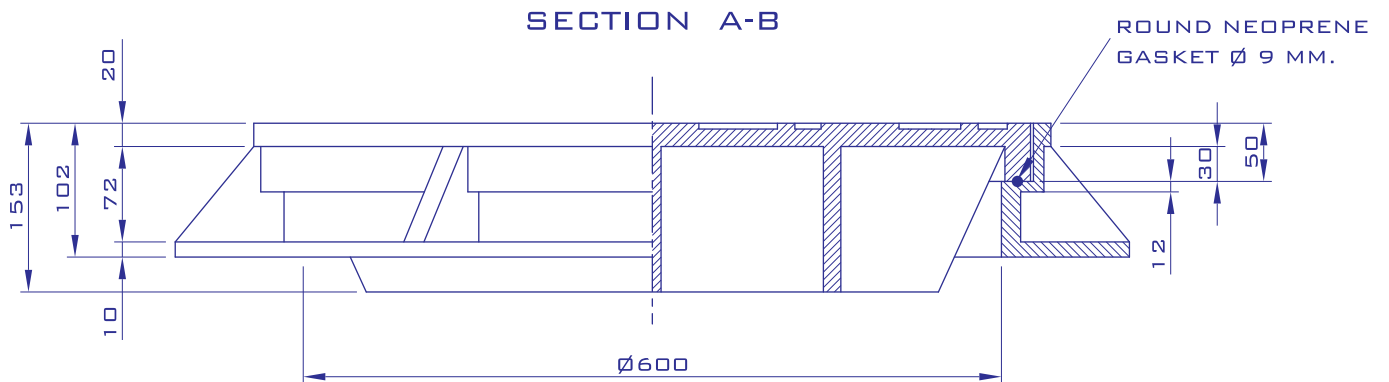

MODEL SS-1 HEAVY DUTY

ISO 9001:2000

CERTIFICATE NO. 157505

MANHOLE COVER SIZE 600 MM. DIMENSION IN MM.