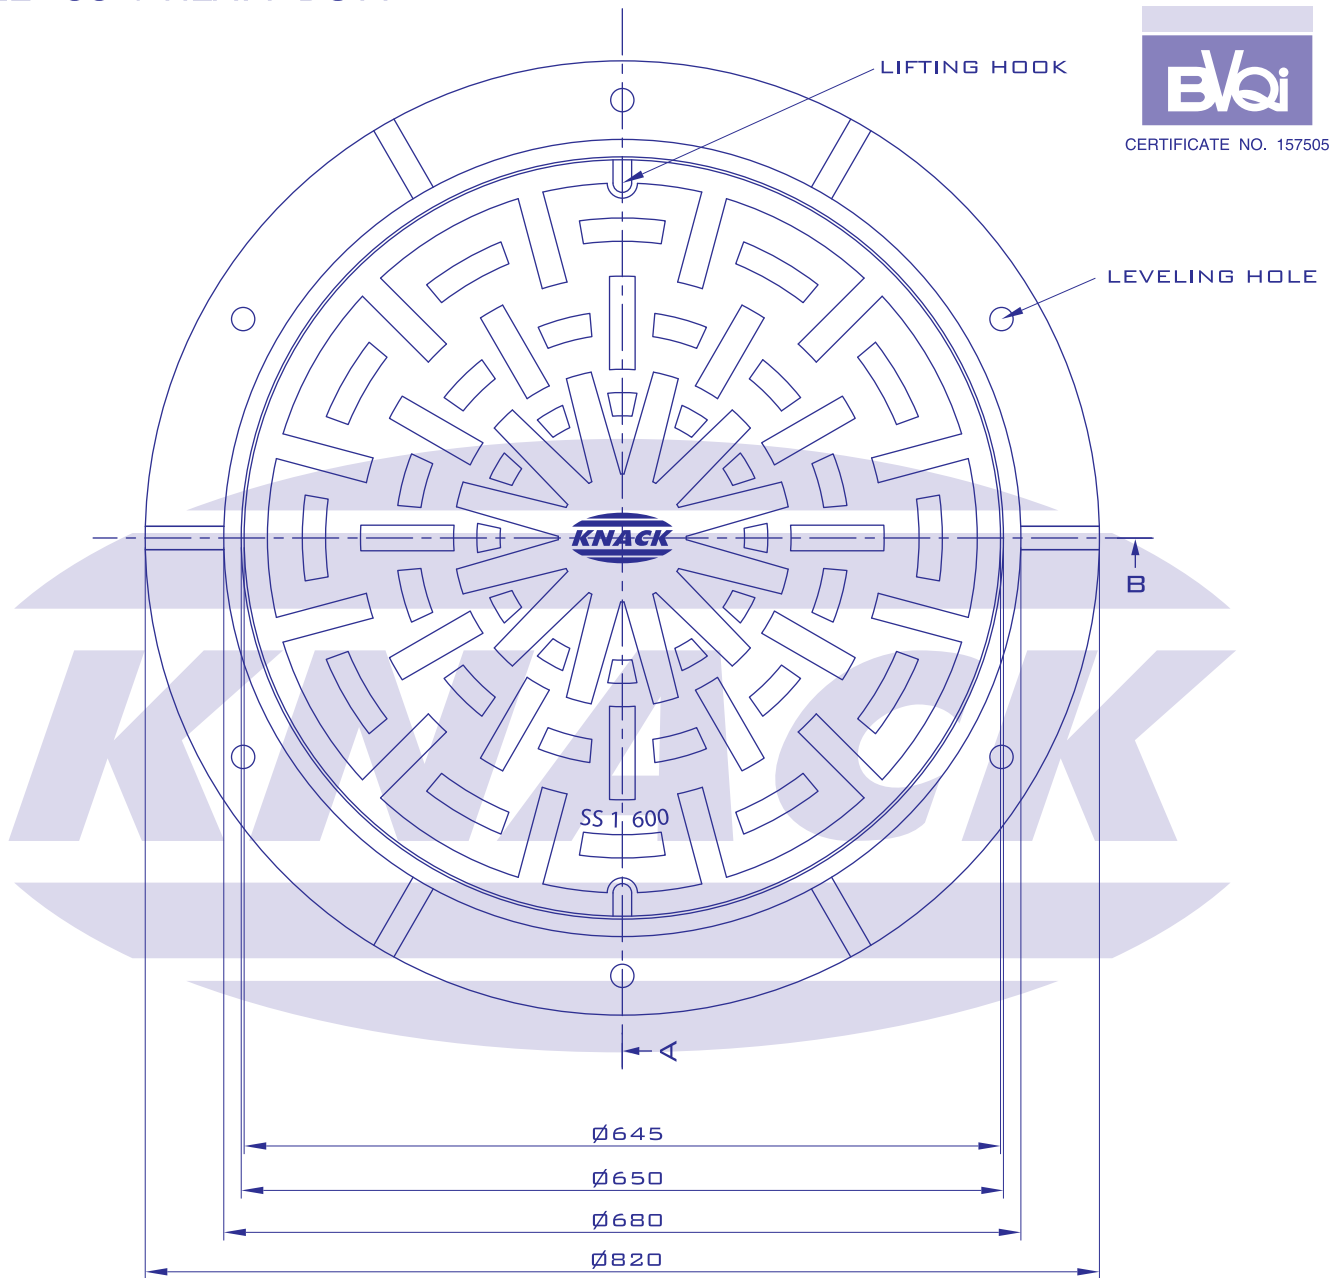

MODEL SS-1 HEAVY DUTY

ISO 9001:2000

CERTIFICATE NO. 157505

MANHOLE COVER SIZE 600 MM. DIMENSION IN MM.