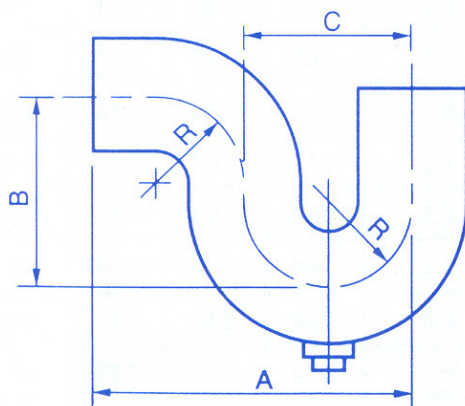

ข้อลด

REDUCER

DIMENSION IN MM.

| SIZE (Inches) | A |
|---------------|-----|
| 3 X 2 | 95 |
| 4 X 2 | 102 |
| 4 X 3 | 102 |
| 6 X 3 | 102 |
| 6 X 4 | 102 |
| 8 X 4 | 230 |
| 8 X 6 | 230 |

คืบนเอาท์

CLEANOUT

DIMENSION IN MM.

| SIZE (Inches) | L |
|---------------|-----|
| 2 | 204 |
| 3 | 204 |
| 4 | 204 |
| 6 | 210 |
| 8 | 230 |

ฝาอุด

CLEANOUT CAP

DIMENSION IN MM.

| SIZE (Inches) | L |
|---------------|----|
| 2 | 30 |
| 3 | 35 |
| 4 | 40 |
| 6 | 50 |

ก้นเหม็นตัว P

P TRAP with CLEANOUT

DIMENSION IN MM.

| SIZE (Inches) | A | B | C | R |
|---------------|-----|-----|-----|----|
| 2 | 191 | 102 | 102 | 51 |
| 3 | 229 | 140 | 127 | 64 |
| 4 | 267 | 165 | 152 | 76 |