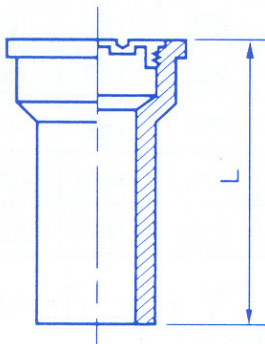

ข้อลด

REDUCER

DIMENSION IN MM.

| SIZE (Inches) | A |
|---------------|-----|
| 3 X 2 | 95 |
| 4 X 2 | 102 |
| 4 X 3 | 102 |
| 6 X 3 | 102 |
| 6 X 4 | 102 |
| 8 X 4 | 230 |
| 8 X 6 | 230 |

คืบนเอาท์

CLEANOUT

DIMENSION IN MM.

| SIZE (Inches) | L |
|---------------|-----|
| 2 | 204 |
| 3 | 204 |
| 4 | 204 |
| 6 | 210 |
| 8 | 230 |

ฝาอุด

CLEANOUT CAP

DIMENSION IN MM.

| SIZE (Inches) | L |
|---------------|----|
| 2 | 30 |
| 3 | 35 |
| 4 | 40 |
| 6 | 50 |

ก้นเหม็นตัว P

P TRAP with CLEANOUT

DIMENSION IN MM.

| SIZE (Inches) | A | B | C | R |
|---------------|-----|-----|-----|----|
| 2 | 191 | 102 | 102 | 51 |
| 3 | 229 | 140 | 127 | 64 |
| 4 | 267 | 165 | 152 | 76 |