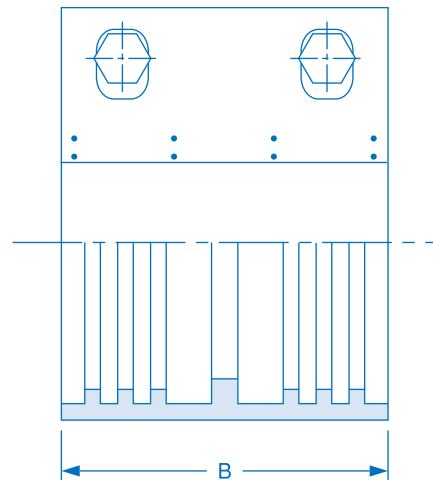

ท่อ

STANDARD FOR CAN/CSA-B70

HUBLESS PIPE AND FITTINGS (EXTRA HEAVY)

SIZE (Inches)	D	t.
2	57	4.5
3	83	6
4	109	6
6	161	6
8	219	7.5

ปลอกรัด
COUPLINGS

NO.	ITEM	MATERIAL	Pcs.
1	COLLAR	STAINLESS	1
2	RUBBER SLEEVE	NEOPRENE	1
3	SCREW	STAINLESS	2
4	RING WASHER	STAINLESS	2
5	TUBE NUT	STAINLESS	2

NOMINAL SIZE A	B
2"	54
3"	54
4"	54
6"	65
8"	90