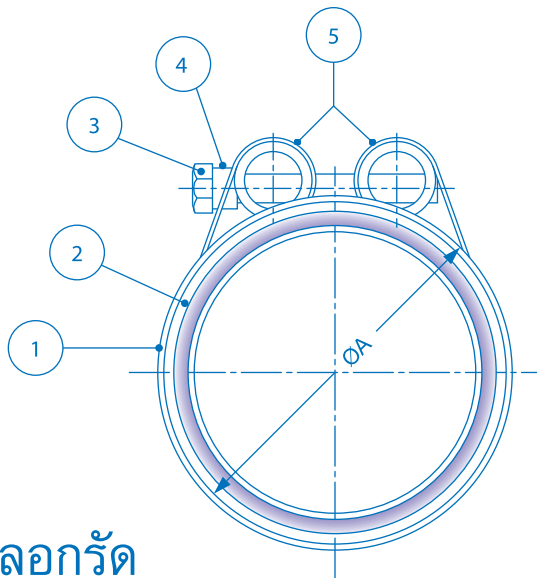

ท่อ

STANDARD FOR CAN/CSA-B70

HUBLESS PIPE AND FITTINGS (EXTRA HEAVY)

SIZE (Inches)	D	t.
2	57	4.5
3	83	6
4	109	6
6	161	6
8	219	7.5

ปลอกรัด
COUPLINGS

NO.	ITEM	MATERIAL	Pcs.
1	COLLAR	STAINLESS	1
2	RUBBER SLEEVE	NEOPRENE	1
3	SCREW	STAINLESS	2
4	RING WASHER	STAINLESS	2
5	TUBE NUT	STAINLESS	2

NOMINAL SIZE A	B
2"	54
3"	54
4"	54
6"	65
8"	90